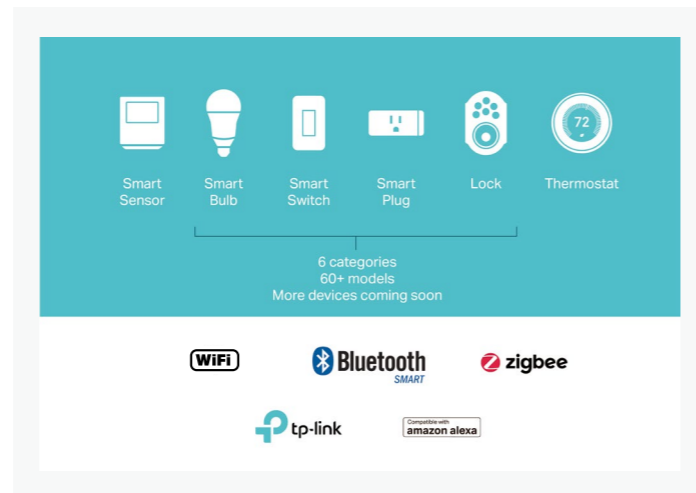

▶ Great Compatibility

Deco is compatible with smart bulbs, lights, switches, locks and more, including more than 60 kinds of models from TP-Link smart devices, GE, Kwikset and other leading brands. Amazon Alexa and IFTTT are also supported.

Check the Full Compatible List of Deco M9 Plus at <https://www.tp-link.com/Deco-M9-Plus/compatibility/>