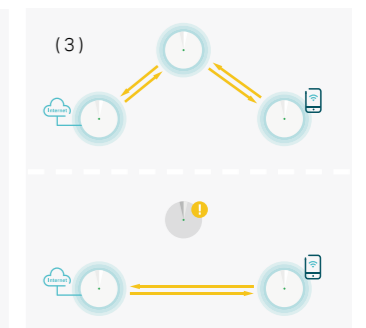

(4)

100+ devices

Whether you're watching a movie, gaming online or running your smart products, you should never have to worry about your Wi-Fi.