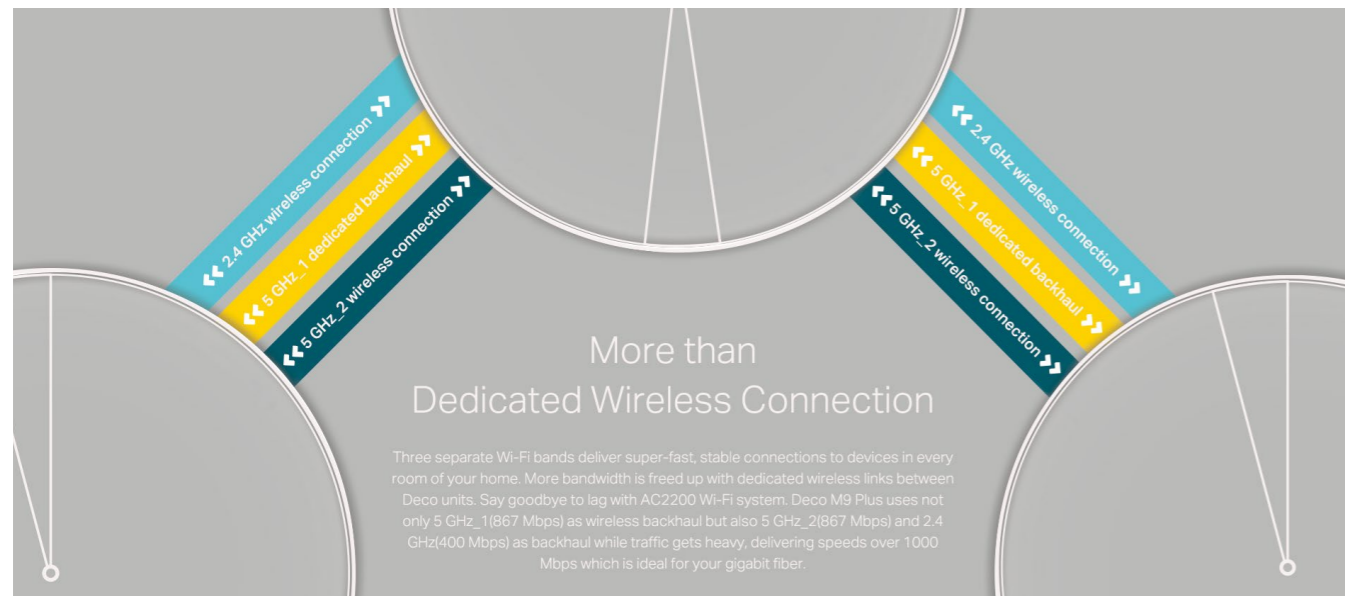

AC2200 Tri-Band

Deco M9 Plus uses not only one dedicated 5 GHz₁ (867 Mbps) as wireless backhaul but also 5 GHz₂ (867 Mbps) and 2.4 GHz (400 Mbps) as backhaul while traffic gets heavy, providing a larger coverage and higher internet speed.