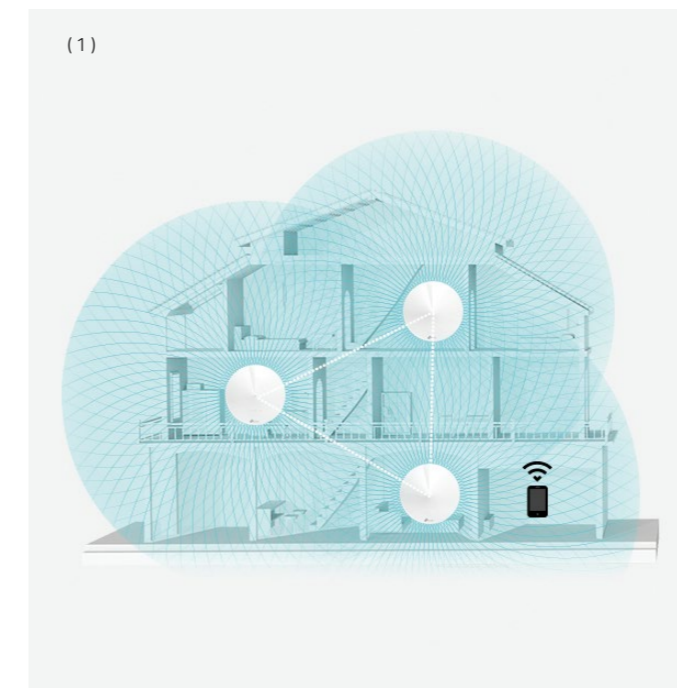

(4)

100+ devices

Whether you're watching a movie, gaming online or running your smart products, you should never have to worry about your Wi-Fi.