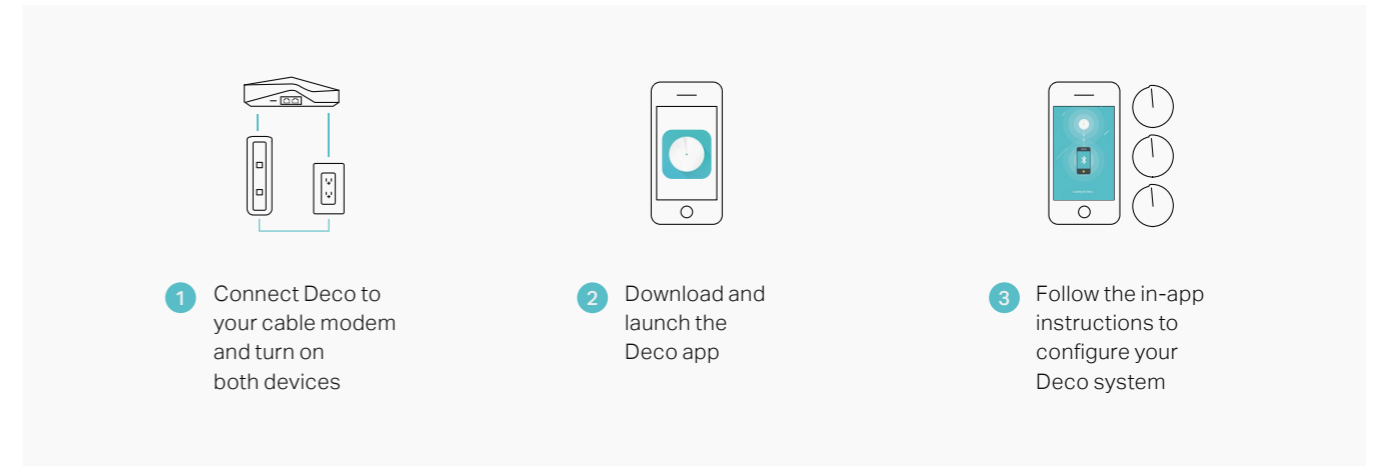

The Brain of Your Smart Home

There is a built-in smart hub in every unit of Deco M9 Plus. With Deco M9 Plus, you don't need an additional hub anymore. Deco is compatible with smart bulbs, lights, switches, locks and more from TP-Link smart devices, GE, Kwikset and other leading brands. Enjoy smart life all around your house.

- Smart Plug
- Smart Bulb
- Smart Switch
- IP Camera
- Smart Sensor
- Smart Lock

Setup Just Got a Lot Easier

Unbox Deco, install the app and then simply follow the on-screen directions. Deco app will take care of the rest and get your network up and running in minutes.