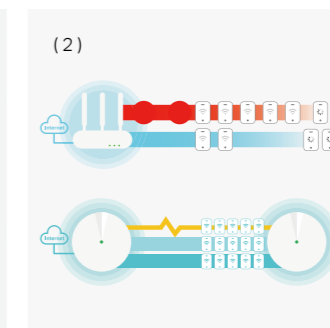

(4)

100+ devices

Whether you're watching a movie, gaming online or running your smart products, you should never have to worry about your Wi-Fi.