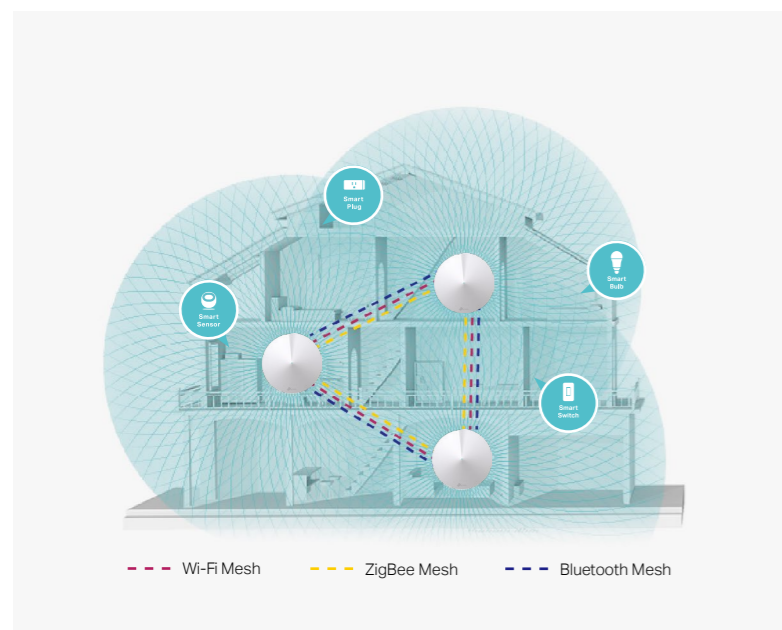

AC2200 Tri-Band

Deco M9 Plus uses not only one dedicated 5 GHz₁ (867 Mbps) as wireless backhaul but also 5 GHz₂ (867 Mbps) and 2.4 GHz (400 Mbps) as backhaul while traffic gets heavy, providing a larger coverage and higher internet speed.