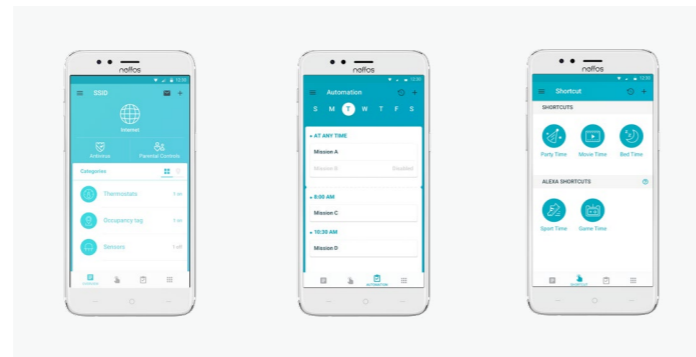

TP-Link Deco Smart Home Hub

Every Deco unit has a built-in smart hub to make your smart home devices manageable from one easy-to-use app. Enjoy the magic of the smart home in every room with TP-Link Mesh Technology.

▶ One Hub, One App

Manage your smart home devices with the Deco app, no additional hub needed*⁵. Whether you're on the couch or on the go, your lights, thermostats, switches, and door locks are always in reach.

▶ Home Automation

Automation allows smart devices to automatically perform according to your needs. Make your life easy with powerful automation and voice control tools supporting TP-Link and other smart home ecosystems.

▶ One-Touch Control Shortcut

Put control of all your devices at your fingertips with the Deco app. Just ask Alexa to manage your smart home with the power of your voice.

▶ Mesh for Wi-Fi, ZigBee and Bluetooth

Whole Home Wi-Fi is integrated with Bluetooth, and ZigBee. Say goodbye to countless hubs, and enjoy Wi-Fi, Bluetooth and ZigBee connectivity throughout your home.

⁵ Philips Hue bulbs need their own bridge

▶ Great Compatibility

Deco is compatible with smart bulbs, lights, switches, locks and more, including more than 60 kinds of models from TP-Link smart devices, GE, Kwikset and other leading brands. Amazon Alexa and IFTTT are also supported.

Check the Full Compatible List of Deco M9 Plus at <https://www.tp-link.com/Deco-M9-Plus/compatibility/>

TP-Link HomeCare™

- Parental Controls
- Quality of Service
- Built-in Antivirus

▶ Parental Controls

Age-level filters, access limits and user profiles to provide your family with personalized, appropriate internet access.