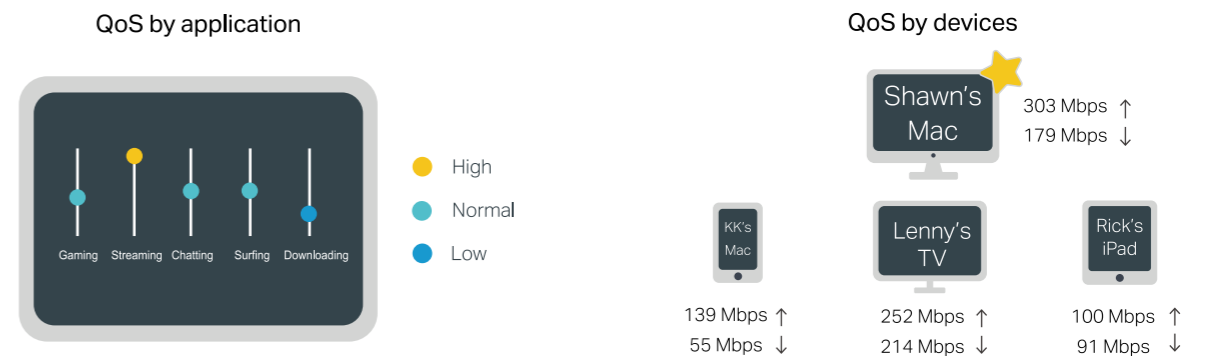

▶ QoS

Prioritize and reserve network speed for the online activities that are most important to you.