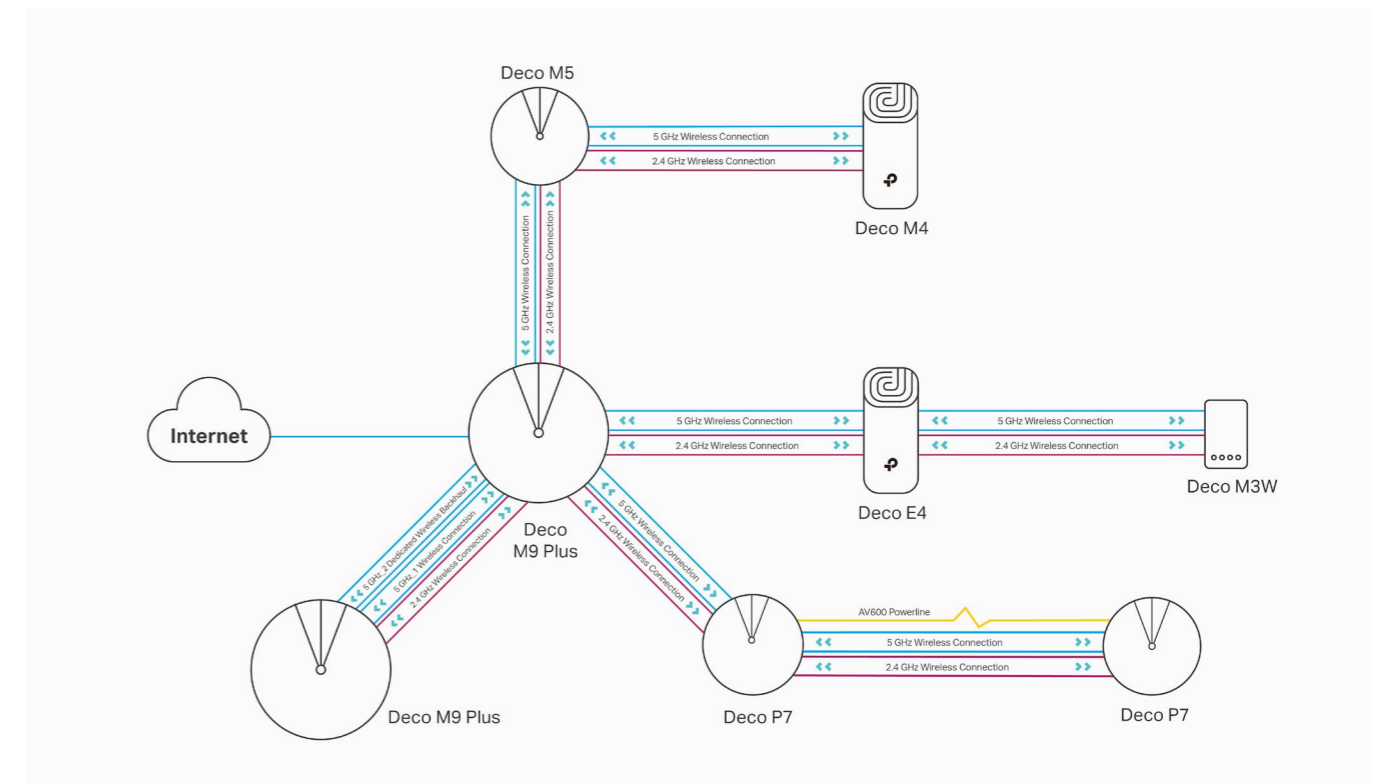

All Decos can Work Together

All Deco models are compatible with each other to form a Mesh network. Expand Mesh Wi-Fi coverage anytime by simply adding more Decos.