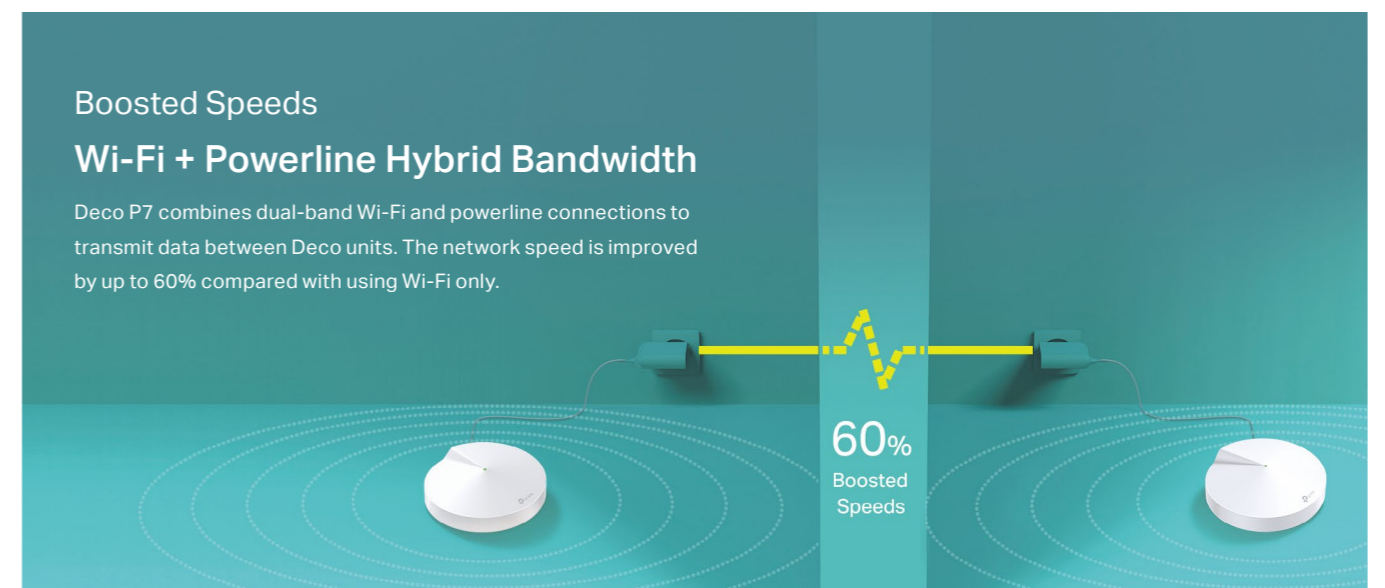

- Smart Plug
- Smart Bulb
- Smart Switch
- IP Camera
- Smart Sensor
- Smart Lock

Setup Just Got a Lot Easier

Unbox Deco, install the app and then simply follow the on-screen directions. Deco app will take care of the rest and get your network up and running in minutes.

AC1300+AV600 Whole Home Hybrid Mesh Wi-Fi System

deco P7

- Speed: AC1300 Dual Band Wi-Fi + AV600 Powerline
- Whole Home Coverage without Limits*1
- Quad-Core CPU
- Bluetooth 4.2 (for easy setup)
- 2 Gigabit Ethernet Ports
- 4 Internal Omni-Directional Antennas for Wireless Radios
- TP-Link Mesh Technology
- TP-Link HomeCare™ (Parental Controls, Antivirus, QoS)
- Works with all Deco Models

Wi-Fi + Powerline Hybrid Bandwidth

Powerline and wireless connections work together to link Deco P7 units, providing even faster network speeds and truly seamless coverage.

AC1300 Whole Home Mesh Wi-Fi System